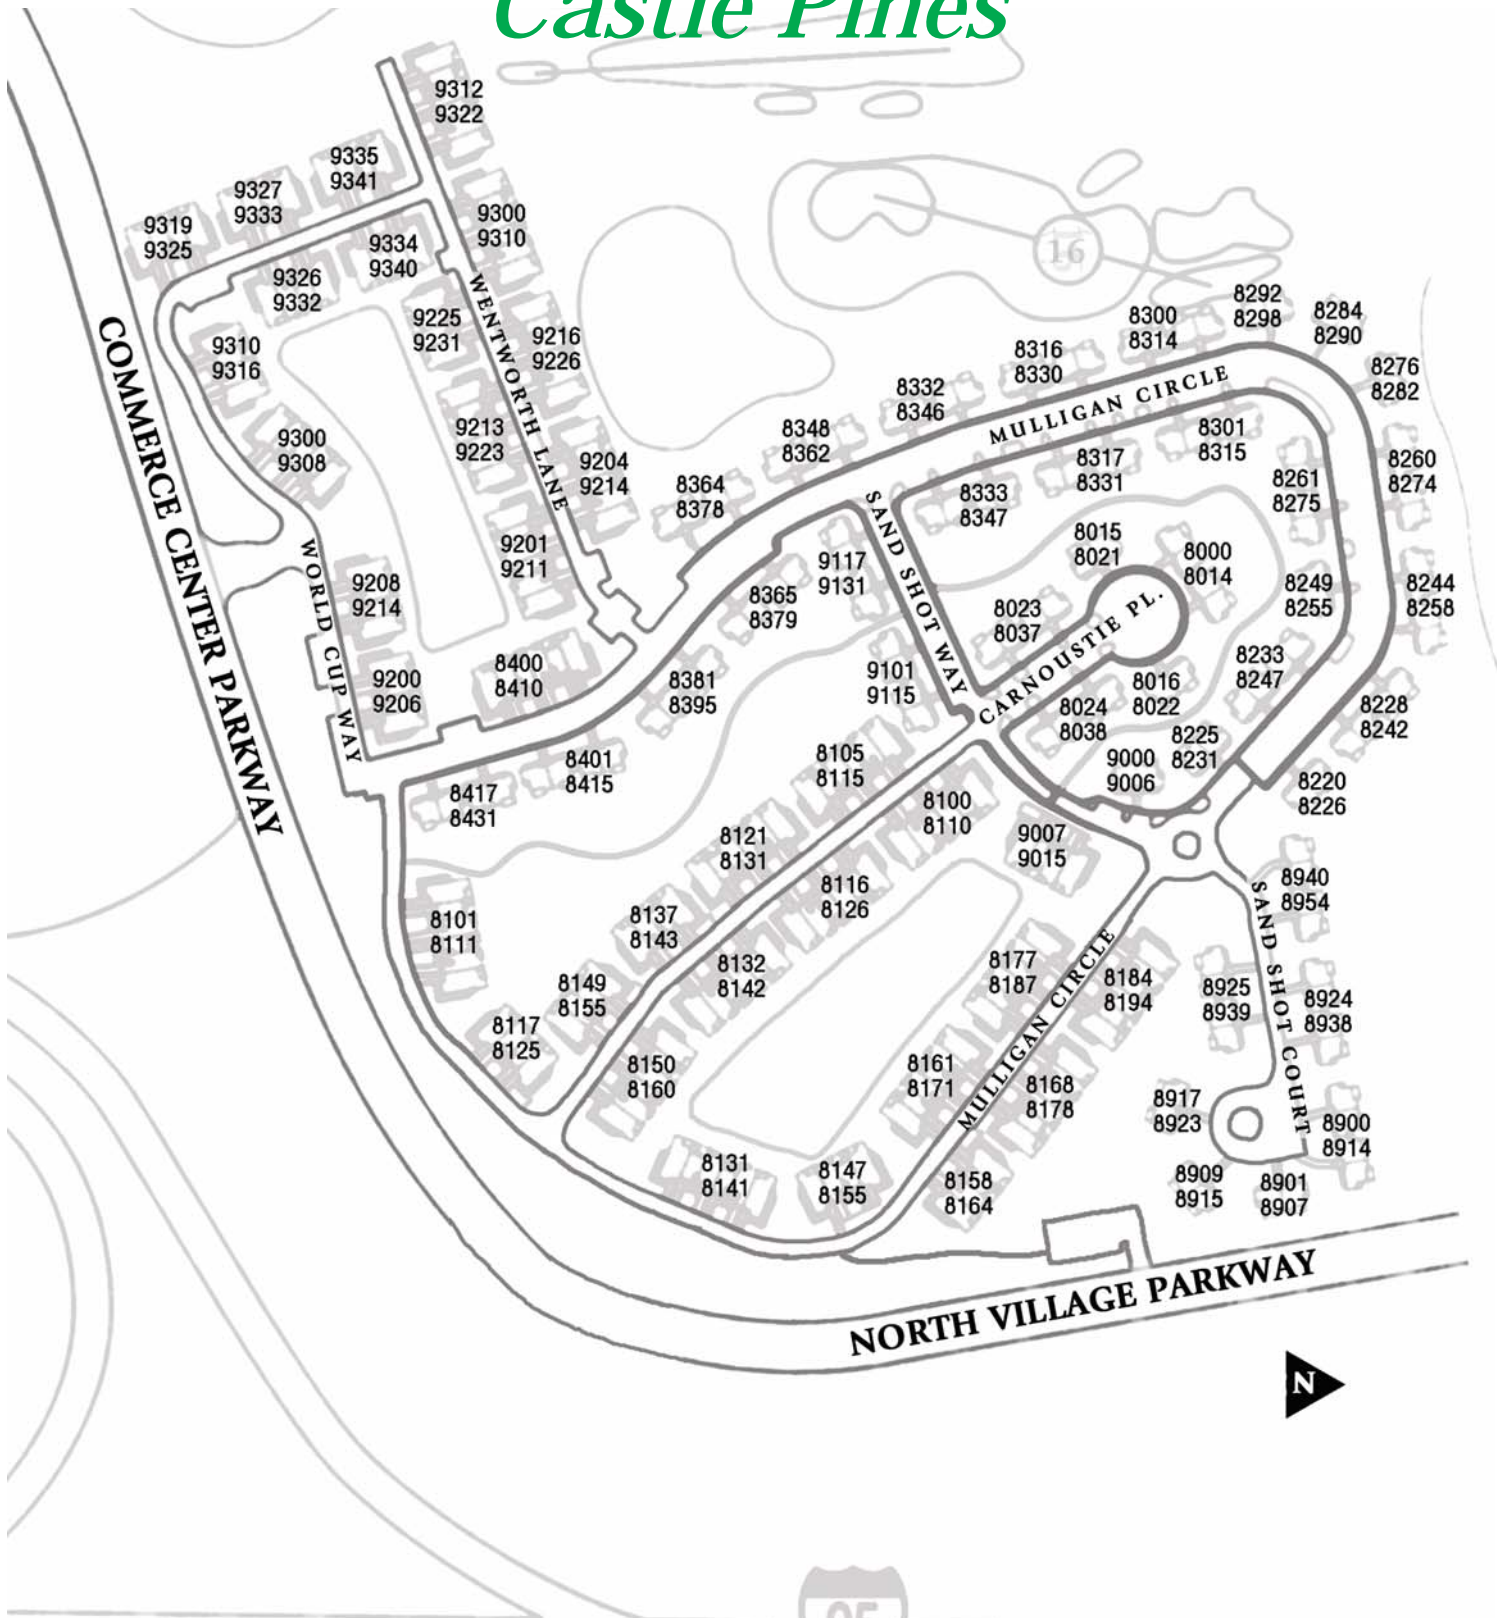

Perfect Drive Golf Villas
at PGA Village™

Castle Pines

575 NW Mercantile Place, #10 • Port St. Lucie, Florida 34986
Phone: (772)873-0515 • Fax: (772)873-0445

www.PerfectDriveatPGAVillage.com