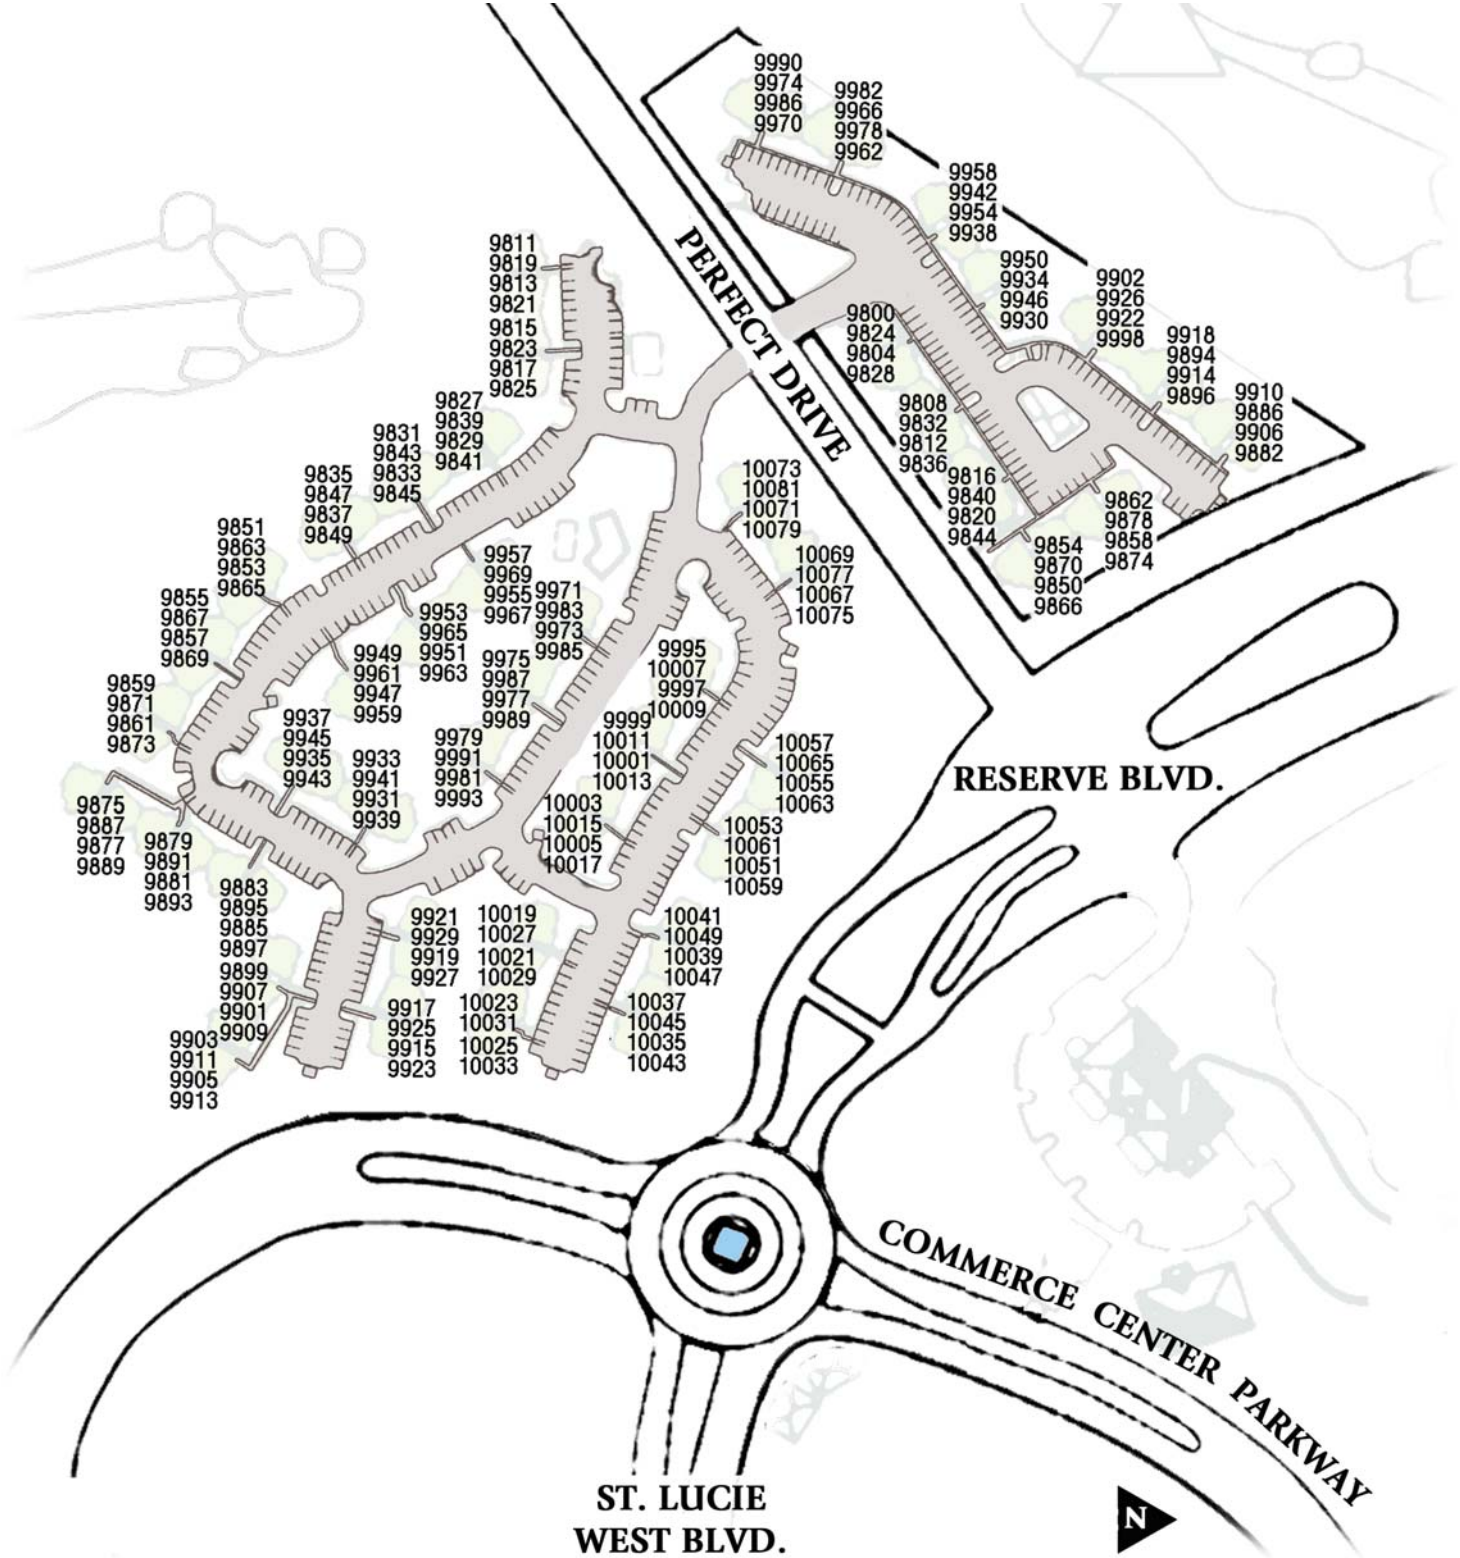

# Perfect Drive Golf Villas at PGA Village™

## Pine Valley

575 NW Mercantile Place, #10 • Port St. Lucie, Florida 34986  
 Phone: (772)873-0515 • Fax: (772)873-0445

[www.PerfectDriveatPGAVillage.com](http://www.PerfectDriveatPGAVillage.com)