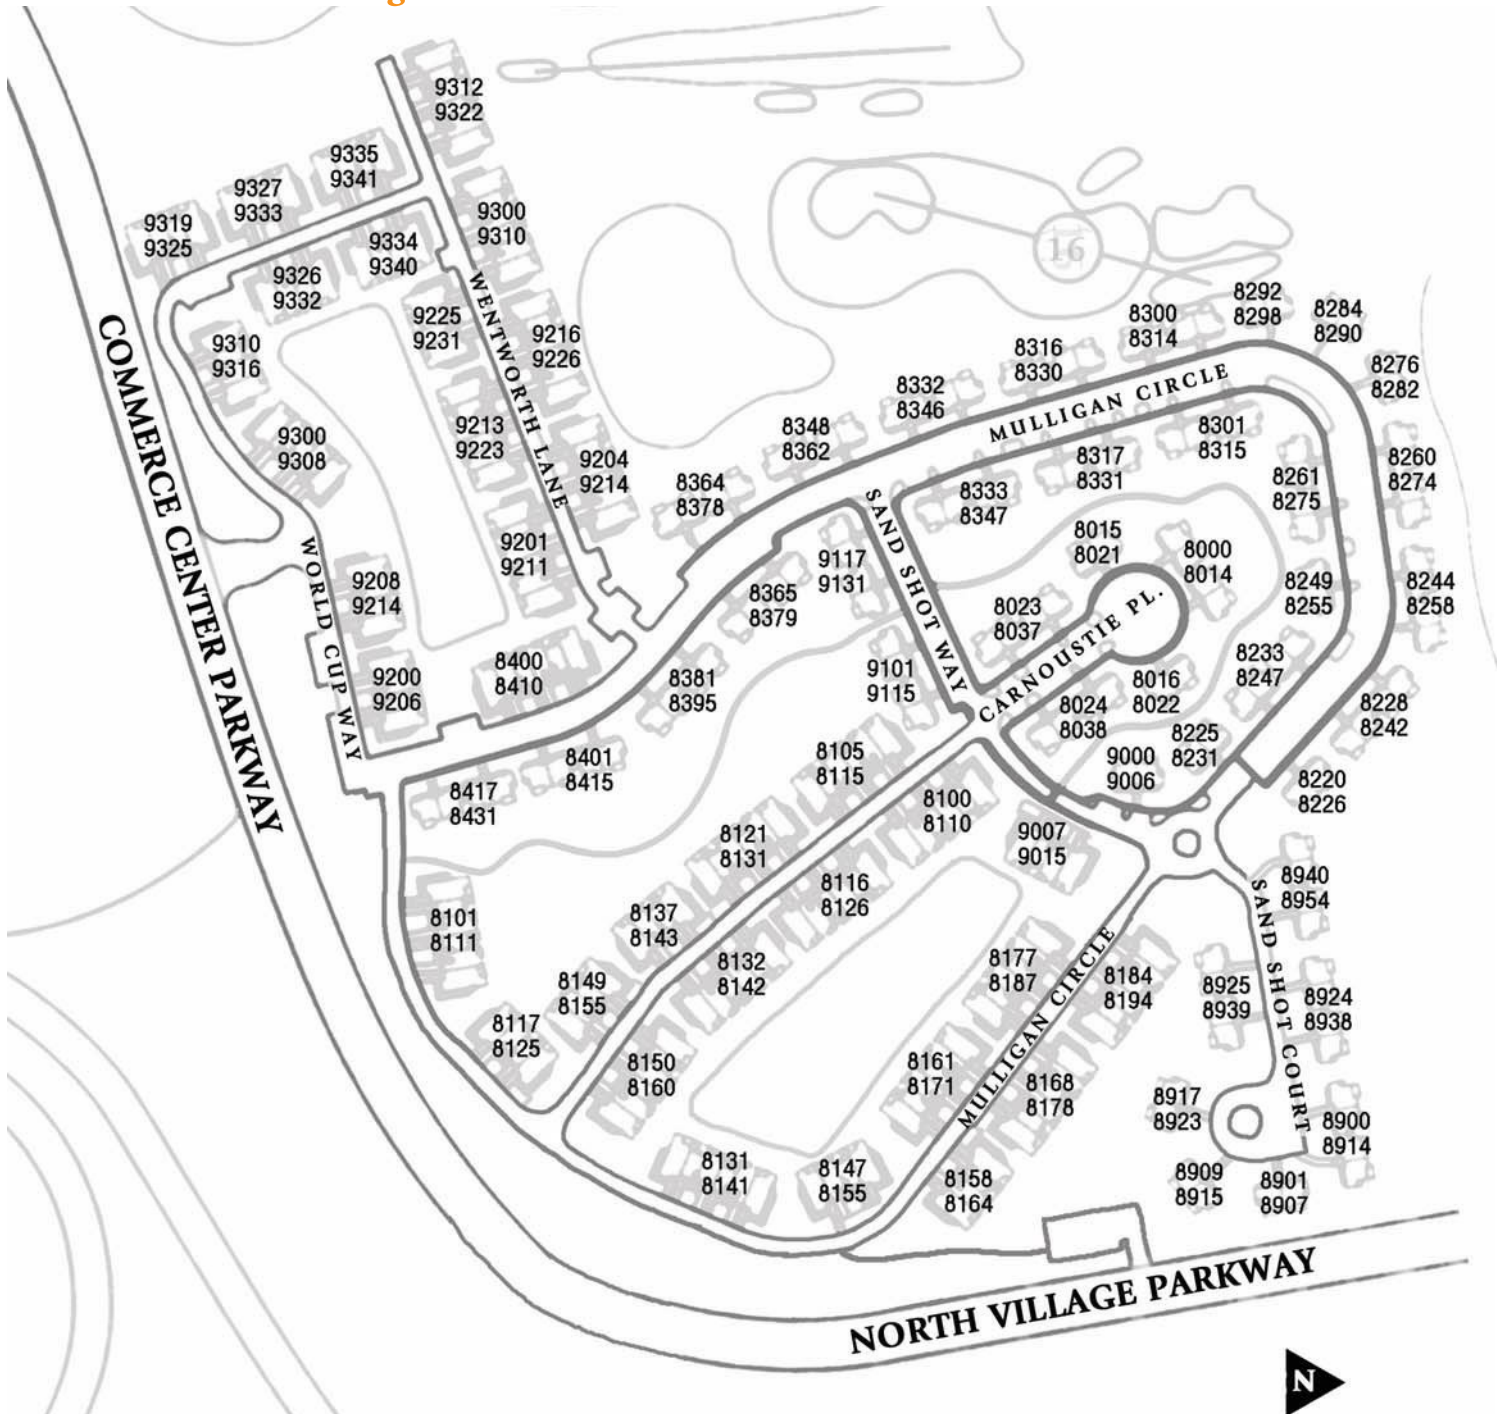

Phone: (772)873-0515 • Fax: (772)873-0445
Text: (772)261-9425 • Email: Reservations@StayPGA.com
www.StayPGA.com

PERFECT DRIVE
— VACATION RENTALS —
at PGA Village™

Castle Pines

Castle Pines is a gated community. Please be prepared to provide picture ID for all drivers. No motorcycles, oversized or marked vehicles. Please park in assigned spaces.