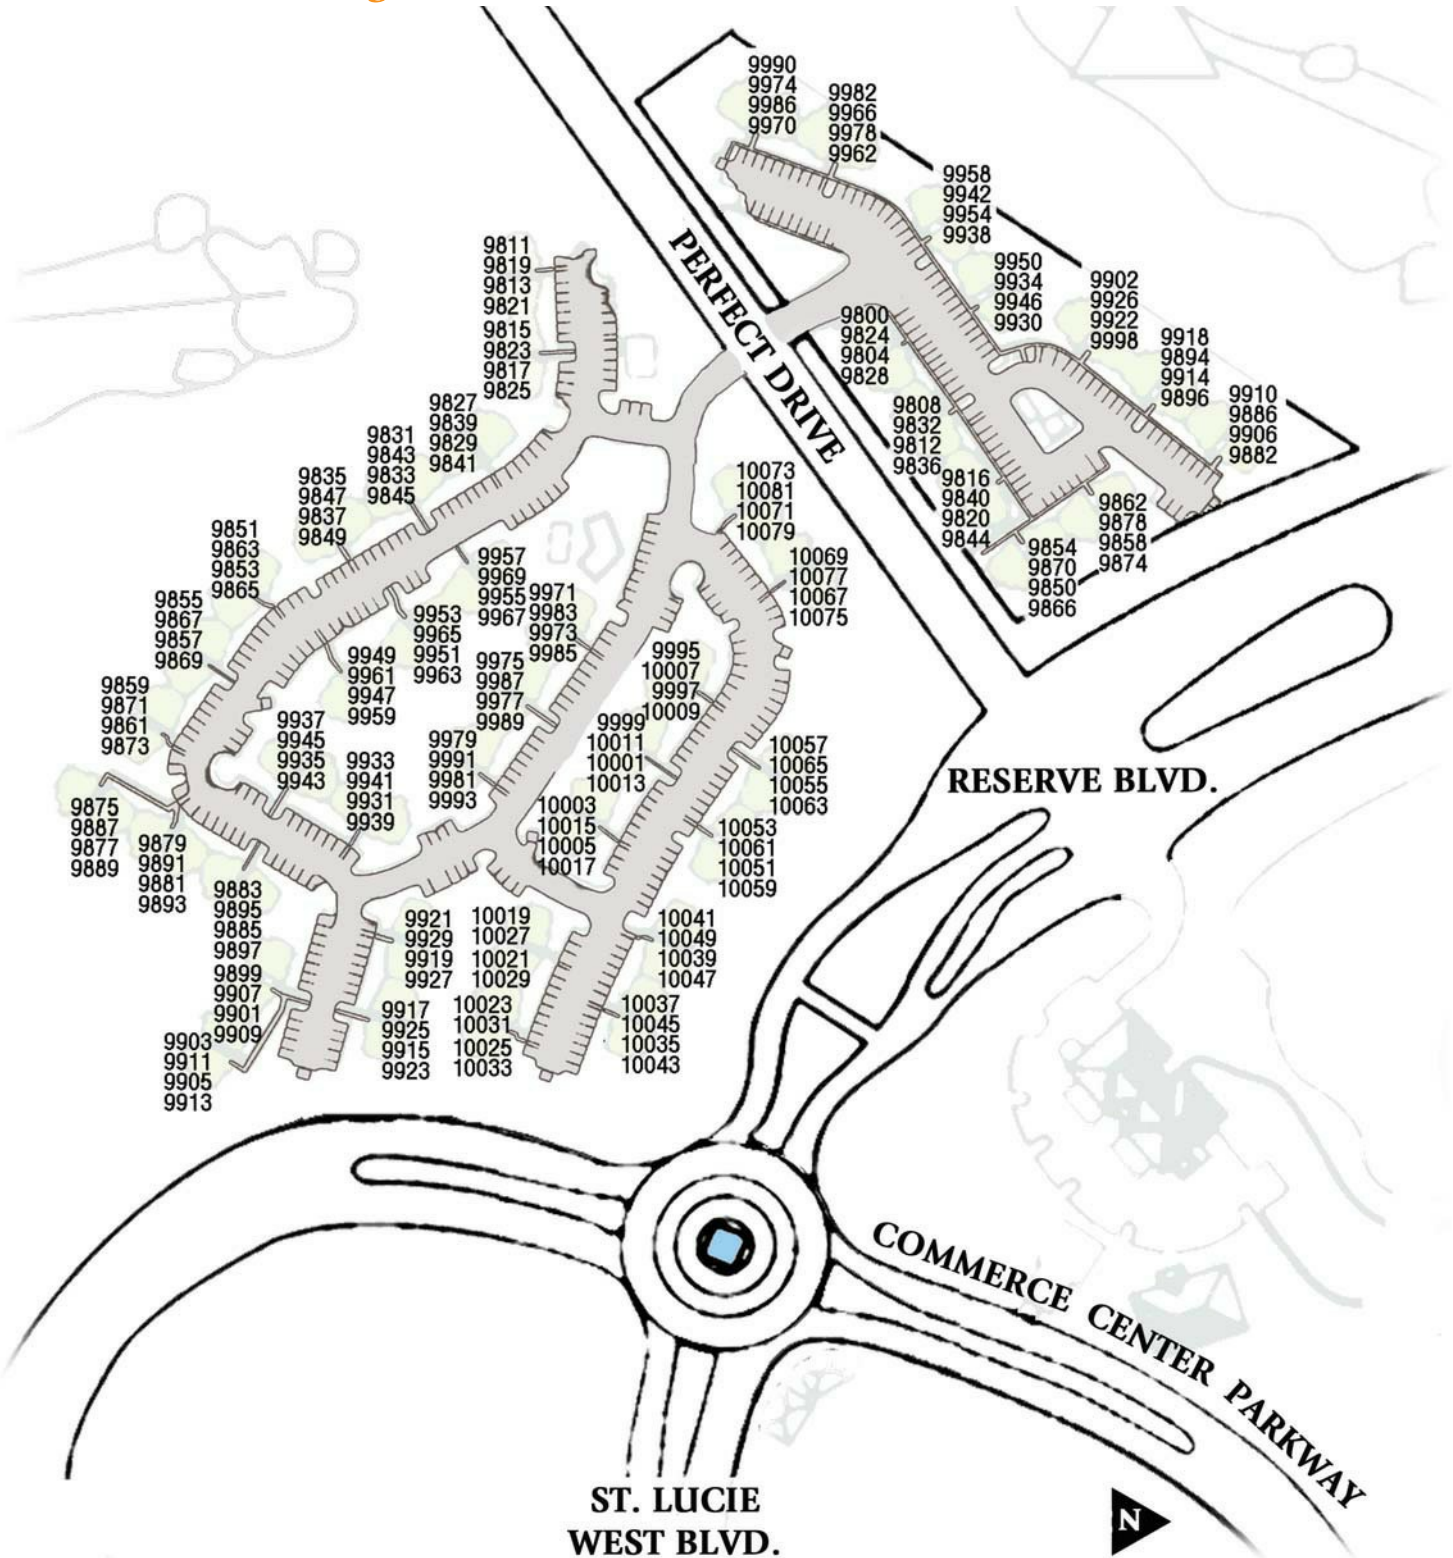

PERFECT DRIVE
 — VACATION RENTALS —
at PGA Village™

Phone: (772)873-0515 • Fax: (772)873-0445
 Text: 772-261-9425 • Email: Reservations@StayPGA.com

www.StayPGA.com

Pine Valley

No motorcycles, oversized or marked vehicles. Please park in assigned spaces.